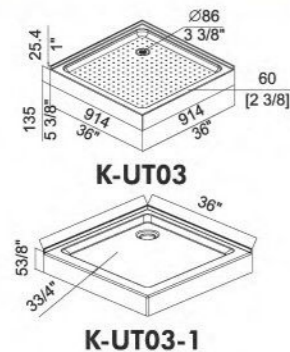

K1574 1700x800x720mm
1800x800x720mm

ACRYLIC SHOWER TRAY Series

K-UT01

48" x 34" x 5 3/10"

K-UT02

48" x 34" x 5 3/10"
60" x 34" x 5 3/10"

K-UT05

36" x 36" x 5 3/8"
38" x 38" x 5 3/8"
42" x 42" x 5 3/8"

K-UT06

36" x 36" x 5 3/8"
38" x 38" x 5 3/8"

K-UT03

36" x 36" x 5 3/10"
38" x 38" x 5 3/10"

K-UT04

48" x 34 1/2" x 5 3/10"

K-UT07

36" x 36" x 5 3/8"
38" x 38" x 5 3/8"