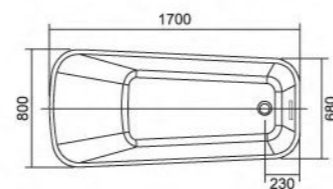

K1520 1700x800x600mm

K1525

Freestanding acrylic bathtub
Stainless steel frame support
Pop-up drainer
Option: long slim overflow

K1525 1700x730x840mm

K1523

Freestanding acrylic bathtub
Stainless steel frame support
Pop-up drainer
Option: long slim overflow