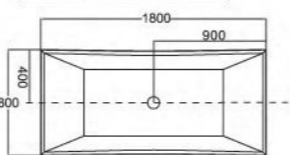

K1565 1700x800x580mm
1600x800x580mm
1500x800x580mm