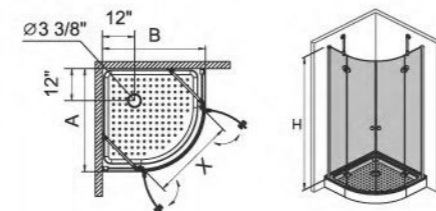

K-R08

K-R08A

	SIZE(inch)	W	H	X	Tray
K-R08	60"x80 3/8"	60"	75"	24 3/8"	5 3/8"

K-R09A

Arc frameless shower enclosure with 2 swing doors
 5/16" (8mm), 3/8" (10mm) or 1/2" (12mm) tempered glass
 High Quality 6463 Aluminum profile
 Oval copper chrome-plated hinges