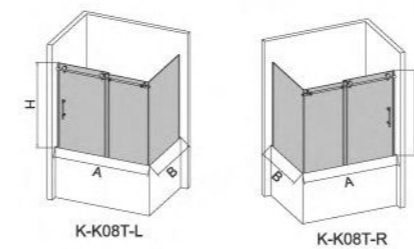

K-K08T

Corner shower enclosure with 1 sliding door
5/16" (8mm) tempered glass
High quality 6463 Aluminum profile
55mm dia. stainless steel roller
Stainless steel handle