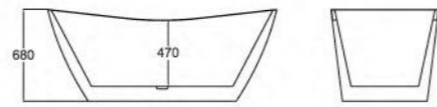

K1565 1700x800x580mm
1600x800x580mm
1500x800x580mm