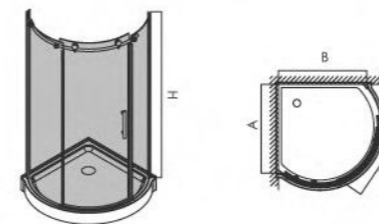

K-K04C

Shower door with 1 sliding door
 5/16" (8mm) or 3/8" (10mm) tempered glass
 55mm dia. stainless steel roller
 Stainless steel handle

	SIZE(inch)	W(A) min-max	H	X
K-K04C	48"x76"	47 1/2"-48"	76"	20 1/4"
	60"x76"	59 1/2"-60"	76"	24 1/4"

K-K04N

Offset shower door with 1 sliding door
 5/16" (8mm) or 3/8"(10mm) tempered clear glass
 High quality 6463 aluminum profile
 55mm dia. Stainless steel roller
 Integrated stainless steel handle and towel bar

	SIZE(inch)	W min-max	H	X
K-K04N	48"x76"	48"-48"	76"	20 1/4"
	60"x76"	60"-60"	76"	24 1/4"

K-K05

Quadrant shower enclosure with 1 sliding door
 5/16"(8mm) tempered glass
 High Quality 6463 Aluminum profile
 55mm dia. stainless steel roller
 Round stainless steel handle