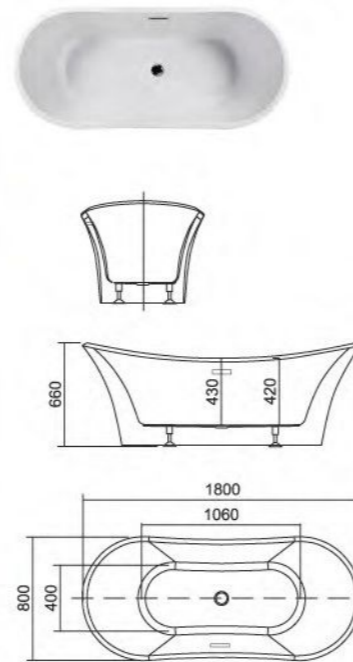

K1523 1700x800x600mm

K1526

Freestanding acrylic bathtub
Stainless steel frame support
Pop-up drainer
Option: long slim overflow

K1526 1500x750x600mm

K1526 1700x800x600mm

K1527B

Freestanding acrylic bathtub
Stainless steel frame support
Pop-up drainer
Option: long slim overflow

K1527B 1700x800x680mm
K1527W 1700x800x680mm

K1527W

K1531

Freestanding acrylic bathtub
Stainless steel frame support
Pop-up drainer
Option: long slim overflow

K1531 1500x780x650mm
K1532 1700x780x650mm

K1528

Freestanding acrylic bathtub
Stainless steel frame support
Pop-up drainer
Option: long slim overflow

K1528 1800x800x660mm

K1533

Freestanding acrylic bathtub
Stainless steel frame support
Pop-up drainer
Option: long slim overflow