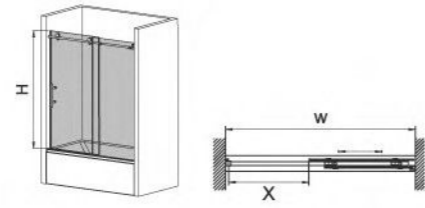

K-K04G

Shower door with 1 sliding door
5/16" (8mm) or 3/8" (10mm) tempered glass
High Quality 6463 Aluminum profile
55mm dia. stainless steel roller
Stainless steel handle