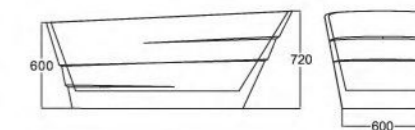

K1533 1700x795x750mm

K1563

Freestanding acrylic bathtub
Stainless steel frame support
Pop-up drainer
Option: long slim overflow

K1563 1690x800x580mm

K1566

Freestanding acrylic bathtub
Stainless steel frame support
Pop-up drainer
Option: long slim overflow