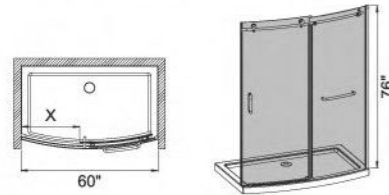

K-K03C

Half arc shower screen with 1 sliding door
5/16"(8mm) tempered glass
High Quality 6463 Aluminum profile
55mm dia. stainless steel roller
Stainless steel handle