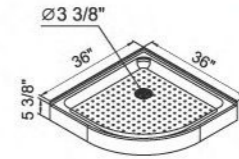

K-UT06

36" x 36" x 5 3/8"
38" x 38" x 5 3/8"

K-UT03

36" x 36" x 5 3/10"
38" x 38" x 5 3/10"