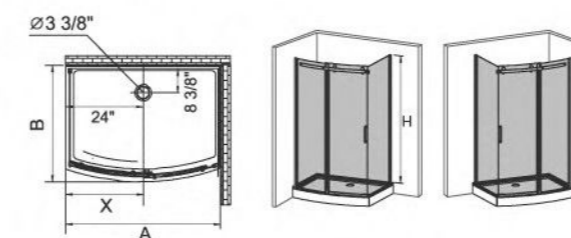

K-K03

Half arc shower enclosure with 1 sliding door
5/16"(8mm) tempered glass
High Quality 6463 Aluminum profile
55mm dia. stainless steel roller
Stainless steel handle