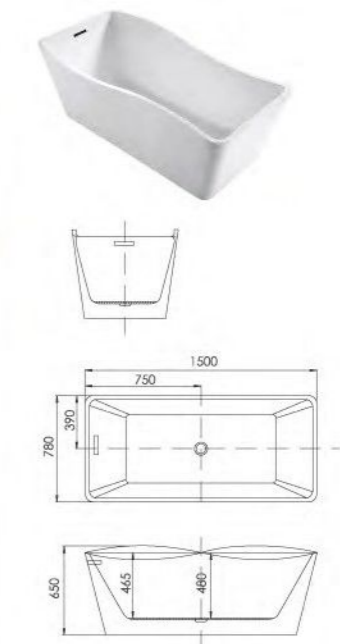

K1523 1700x800x600mm

K1526

Freestanding acrylic bathtub
Stainless steel frame support
Pop-up drainer
Option: long slim overflow

K1526 1500x750x600mm

K1526 1700x800x600mm

K1527B

Freestanding acrylic bathtub
Stainless steel frame support
Pop-up drainer
Option: long slim overflow

K1527B 1700x800x680mm
K1527W 1700x800x680mm

K1527W

K1531

Freestanding acrylic bathtub
Stainless steel frame support
Pop-up drainer
Option: long slim overflow

K1531 1500x780x650mm
K1532 1700x780x650mm

K1528

Freestanding acrylic bathtub
Stainless steel frame support
Pop-up drainer
Option: long slim overflow

K1528 1800x800x660mm

K1533

Freestanding acrylic bathtub
Stainless steel frame support
Pop-up drainer
Option: long slim overflow