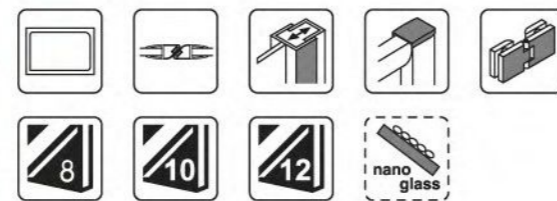

K-R09A

Arc frameless shower enclosure with 2 swing doors
5/16" (8mm), 3/8" (10mm) or 1/2" (12mm) tempered glass
High Quality 6463 Aluminum profile
Oval copper chrome-plated hinges