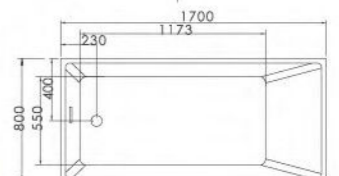

K1520

Freestanding acrylic bathtub
Stainless steel frame support
Pop-up drainer
Long slim overflow

K1525

Freestanding acrylic bathtub
Stainless steel frame support
Pop-up drainer
Option: long slim overflow

K1523

Freestanding acrylic bathtub
Stainless steel frame support
Pop-up drainer
Option: long slim overflow

K1526

Freestanding acrylic bathtub
Stainless steel frame support
Pop-up drainer
Option: long slim overflow