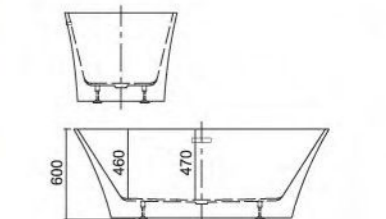

K1503-1 1500x750x600mm
K1503 1700x800x600mm

K1502

Freestanding acrylic bathtub
Stainless steel frame support
Pop-up drainer
Option: long slim overflow

K1502-1 1500x750x600mm
K1502 1700x800x600mm

K1504

Freestanding acrylic bathtub
Stainless steel frame support
Pop-up drainer
Option: long slim overflow