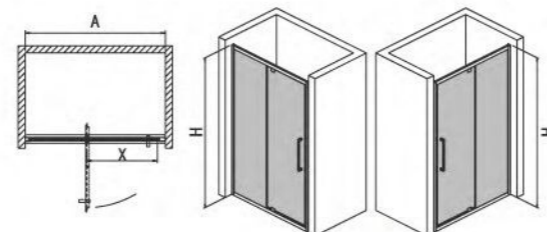

K-J03N

Shower screen with one pivot door
1/4" (6mm) tempered glass
High quality 6463 aluminum frame
Chrome metal pivoting glass clip
Door closing with magnetic stripes
Stainless steel door handles
Wall aluminum frames with caps

	SIZE(mm)	W min-max	H	X
K-J03N	38"x76"	37 5/8"-38 1/8"	76"	19 5/8"

K-J03N