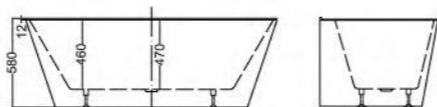

K1563 1690x800x580mm