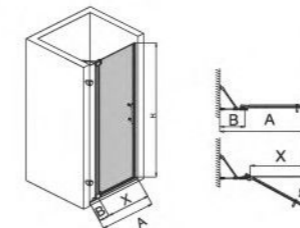

K-C03N

Shower screen with one pivot door
5/16" (8mm) tempered glass
Completely frameless pivot Shower door
Brass top support bar
Stainless Steel adjustable pivot Up to 6" width adjustment on door
Brass glass clips and handle