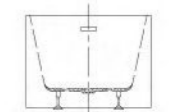

K1526

Freestanding acrylic bathtub
Stainless steel frame support
Pop-up drainer
Option: long slim overflow