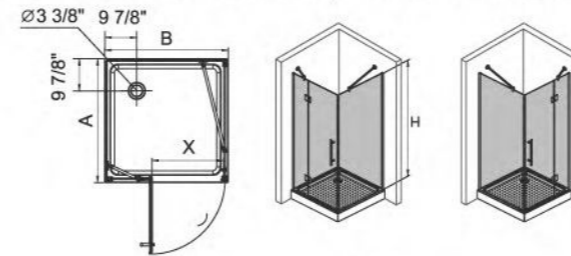

K-R02

Square pivot-door shower enclosure
5/16"(8mm), 3/8"(10mm) or 1/2"(12mm) tempered glass
High quality 6463 aluminum profile
Big copper chrome-plated door hinges
Stainless steel handle
2 round stainless steel top bar for shower enclosure reinforcement