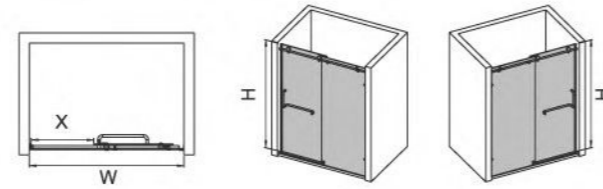

K-K04N

Offset shower door with 1 sliding door
5/16" (8mm) or 3/8"(10mm) tempered clear glass
High quality 6463 aluminum profile
55mm dia. Stainless steel roller
Integrated stainless steel handle and towel bar

	SIZE(inch)	W min-max	H	X
K-K04N	48"x76"	48"-48"	76"	20 1/4"
	60"x76"	60"-60"	76"	24 1/4"