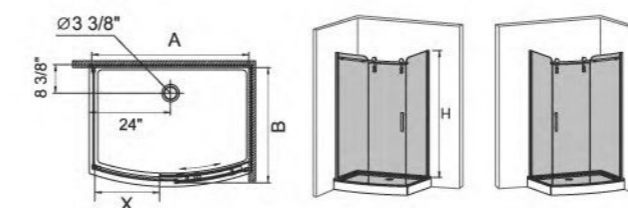

K-B01

Framed shower enclosure with 1 sliding door
5/16"(8mm) tempered glass
High quality 6463 Aluminum profile
Big stainless steel hang roller
Stainless steel handle

	SIZE(inch)	A min-max	B min-max	H	X	Tray
K-B01	48"x36"x81 1/4"	46 3/8"-46 7/8"	34"-34 1/2"	76"	18 7/8"	5 3/8"