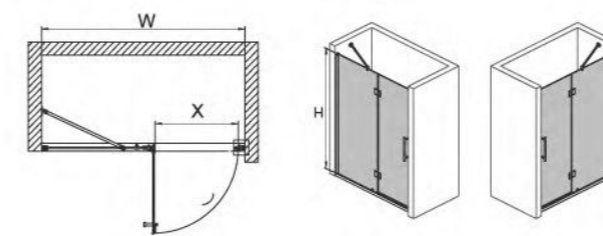

K-R04

5/16" (8mm), 3/8" (10mm) or 1/2" (12mm) tempered glass
High quality 6463 aluminum profile
Big copper chrome-plated hinges
Stainless steel handle
1 stainless steel round bar for reinforcement