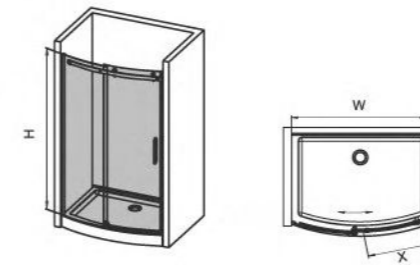

	SIZE(inch)	A min-max	B min-max	H	X	Tray
K-K05	36"x36"x81 1/4"	34 1/4"-34 7/8"	34 1/4"-34 7/8"	76"	20 1/2"	5 3/8"

K-K06

Arc shower enclosure with 2 sliding door
 5/16"(8mm) tempered glass
 High Quality 6463 Aluminum profile
 55mm dia. stainless steel roller
 Round stainless steel handle

	SIZE(inch)	A min-max	B min-max	H	X	Tray
K-K06	36"x36"x81 1/4"	38 7/8"-39 3/8"	38 7/8"-39 3/8"	76"	24 3/8"	5 3/8"

K-K07N

Shower door with bow front single sliding door
 5/16" (8mm) or 3/8"(10mm) tempered glass
 High quality 6463 aluminum profile
 Stainless steel handle