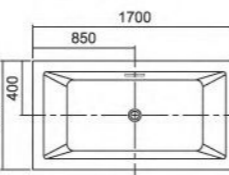

K1517 1750x800x600mm

K1519

Freestanding acrylic bathtub
Stainless steel frame support
Pop-up drainer
Long slim overflow

K1519 1700x800x600mm

K1520

Freestanding acrylic bathtub
Stainless steel frame support
Pop-up drainer
Long slim overflow