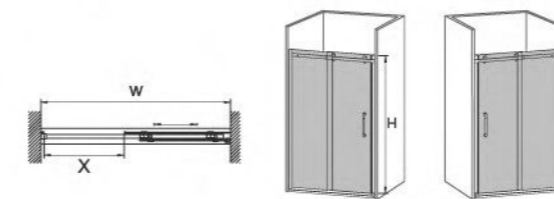

K-K04

Shower door with 1 sliding door
5/16"(8mm) or 3/8" (10mm) tempered glass
High Quality 6463 Aluminum profile
55mm dia. stainless steel roller
Stainless steel handle