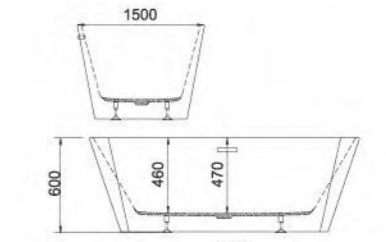

K1503-1 1500x750x600mm
K1503 1700x800x600mm