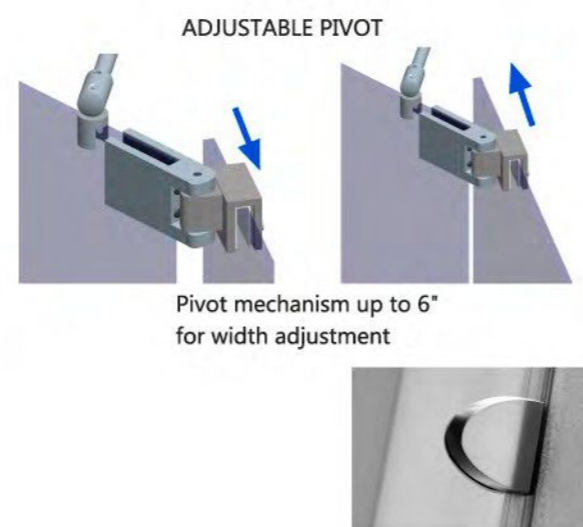

	SIZE(Inch)	W min-max	H	X
K-C03	48"x76"	48"-55 1/2"	76"	22 7/8"-30 3/8"

K-C03N

Shower screen with one pivot door
 5/16" (8mm) tempered glass
 Completely frameless pivot Shower door
 Brass top support bar
 Stainless Steel adjustable pivot Up to 6" width adjustment on door
 Brass glass clips and handle

	SIZE(Inch)	A min-max	B	H	X
K-K03N	30"x76"	30"-36"	10	76"	17-23"
	36"x76"	36"-42"	10	76"	23-29"

K-C04N

Shower screen with one pivot door and 2 fixed door
 5/16" (8mm) tempered glass
 Completely frameless pivot Shower door
 Brass top support bar
 Stainless Steel adjustable pivot Up to 6" width adjustment on door
 Brass glass clip and handle

SIZE(inch)	A	B	C	H	X
K-C04N 42"x76"	42"-48"	12"	10"	76"	17"-23"
48"x76"	48"x54"	12"	10"	76"	23"-29"
54"x76"	54"x60"	18"	10"	76"	23"-29"
60"x76"	60"x66"	24"	10"	76"	23"-29"

Series ROYA

Roya series are coming with special hinges, 5/16"(8mm), 3/8"(10mm) or 1/2"(12mm) tempered glass. Top stainless steel rail bar for complete reinforcement