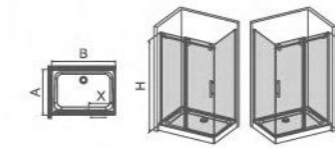

Series QUOTAS

Quotas series are the design based on Kost series, the biggest features include:

1. Stainless steel door handle.
2. Black POM wheel sleeve, heat resistance and wear resistance, good integrated performance.
3. 55mm dia. Stainless steel top roller.
4. Available in brush nickel, brush silver, Chrome and other finishes.

	Shape	Glass Door Size	Tray Height
K-Q02		48" x 34" x 76"	5 3/8"
K-Q03		48" x 36" x 76"	5 3/8"
K-Q04		48" x 76" / 60" x 76"	25 1/4" / 18 7/8"
K-Q06		72" x 76"	22 7/8"
K-Q08		48" x 36" x 76"	19 5/8"

K-Q02

48" x 34" x 81 3/8"
1220x864x2067mm

4 rollers shower enclosure
5/16" (8mm) tempered glass
High Quality 6463 Aluminum profile
55mm dia. stainless steel rollers
stainless steel door handle