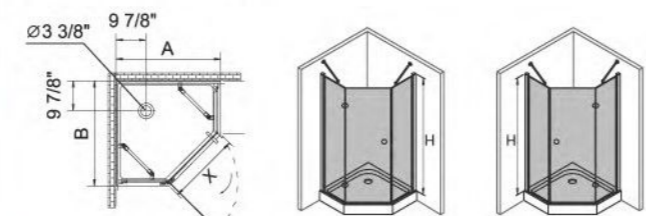

K-R05A

Neo-angle shower enclosure
5/16"(8mm), 3/8"(10mm) or 1/2"(12mm) tempered glass
High quality 6463 aluminum profile
Oval copper chrome-plated hinges
Stainless steel handle