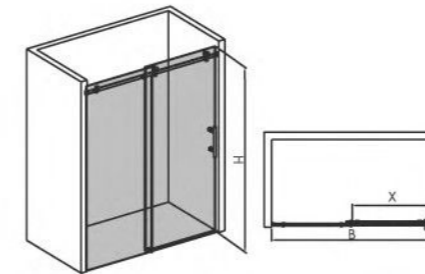

SIZE(inch)	B	H	X
K-K07N-2	60"x76"	60"	76"	25 1/4"
	48"x76"	48"	76"	18 7/8"