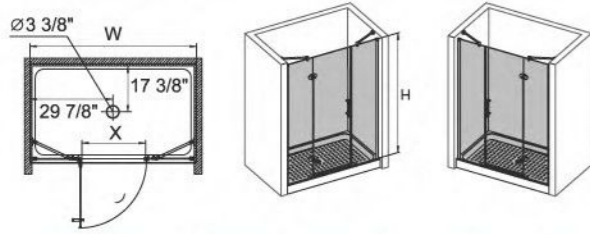

K-R06A

5/16"(8mm), 3/8"(10mm) or 1/2"(12mm)tempered glass
High quality 6463 aluminum profile
Oval copper chrome-plated hinges
Stainless steel handle
2 stainless steel round bar for reinforcement

SIZE(inch)	W	H	X	Tray	
K-R06A	60"x 80 3/8"	60"	75"	22 7/8"	5 3/8"