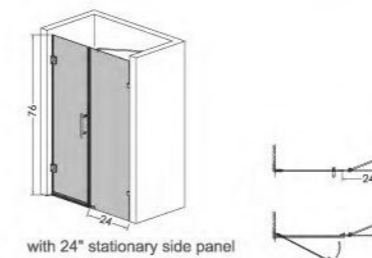

with 18" stationary side panel