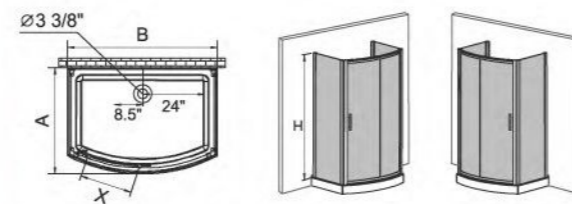

SIZE(inch)	A min-max	B min-max	H	X	Tray
K-S04	34"x48"x76"	34"-35"	48"-49"	76"	19	5 3/8"