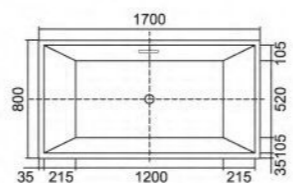

K1513

Freestanding acrylic bathtub
Stainless steel frame support
Pop-up drainer
Option: long slim overflow

K1513-2 1600x800x600mm
K1513-1 1500x800x600mm
K1513 1700x800x600mm

K1514

Freestanding acrylic bathtub
Stainless steel frame support
Pop-up drainer
Option: long slim overflow