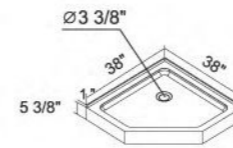

K1574 1700x800x720mm
1800x800x720mm

ACRYLIC SHOWER TRAY Series

K-UT01

48" x 34" x 5 3/10"

K-UT02

48" x 34" x 5 3/10"
60" x 34" x 5 3/10"

K-UT05

36" x 36" x 5 3/8"
38" x 38" x 5 3/8"
42" x 42" x 5 3/8"