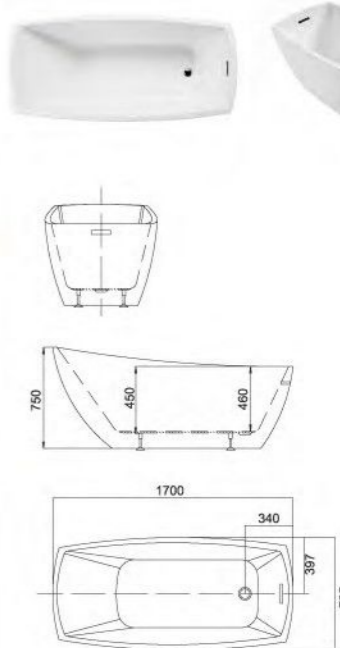

Freestanding acrylic bathtub
Stainless steel frame support
Pop-up drainer
Option: long slim overflow

K1528 1800x800x660mm

K1533

Freestanding acrylic bathtub
Stainless steel frame support
Pop-up drainer
Option: long slim overflow