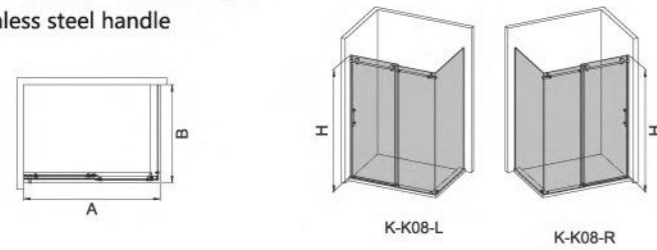

K-K08

Corner shower enclosure with 1 sliding door
5/16" (8mm) tempered glass
High quality 6463 Aluminum profile
55mm dia. stainless steel roller
Stainless steel handle

SIZE(inch)	A	B	H	X
K-K08-L 60"x48"x76"	60"	48"	76"	25 5/8"
48"x48"x76"	48"	48"	76"	19 5/8"
48"x38"x36"	48"	38"	76"	19 5/8"
48"x36"x76"	48"	36"	76"	19 5/8"