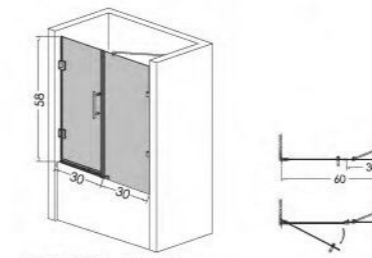

with 30" stationary side panel

TUB DOOR K-R12T

Model Number	Height	Product Width	Door panel Width	Side Panel Width
K-R12-30	76"	30"	24"	6
K-R12-32	76"	32"	26"	6
K-R12-34	76"	34"	28"	6
K-R12-36	76"	36"	30"	6

Model Number	Height	Product Width	Door panel Width	Side Panel Width
K-R12-36A	76"	36"	24"	12"
K-R12-38	76"	38"	26"	12"
K-R12-40	76"	40"	28"	12"
K-R12-42	76"	42"	30"	12"

Model Number	Height	Product Width	Door panel Width	Side Panel Width
K-R12-42A	76"	42"	24"	18"
K-R12-44	76"	44"	26"	18"
K-R12-46	76"	46"	28"	18"
K-R12-48	76"	48"	30"	18"

Model Number	Height	Product Width	Door panel Width	Side Panel Width
K-R12-48A	76"	48"	24"	24"
K-R12-50	76"	50"	26"	24"
K-R12-52	76"	52"	28"	24"
K-R12-54	76"	54"	30"	24"

Model Number	Height	Product Width	Door panel Width	Side Panel Width
K-R12-54A	76"	54"	24"	30"
K-R12-56	76"	56"	26"	30"
K-R12-58	76"	58"	28"	30"
K-R12-60	76"	60"	30"	30"

Model Number	Height	Product Width	Door panel Width	Side Panel Width
K-R12T	58"	60"	30"	30"