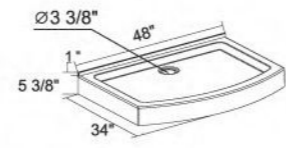

K1574 1700x800x720mm
1800x800x720mm

ACRYLIC SHOWER TRAY Series

K-UT01

48" x 34" x 5 3/10"

K-UT02

48" x 34" x 5 3/10"
60" x 34" x 5 3/10"

K-UT05

36" x 36" x 5 3/8"
38" x 38" x 5 3/8"
42" x 42" x 5 3/8"