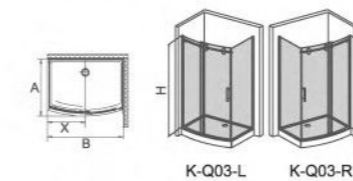

K-Q03

48" x 36" x 81 1/4"
1220x914x2064mm

4 rollers shower enclosure
5/16" (8mm) tempered glass
High Quality 6463 Aluminum profile
55mm dia. stainless steel rollers
stainless steel door handle