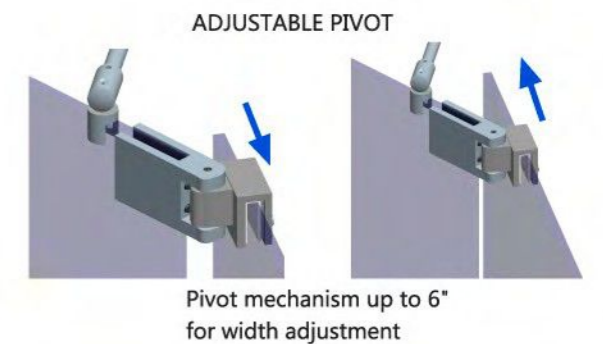

K-C03N

Shower screen with one pivot door
5/16" (8mm) tempered glass
Completely frameless pivot Shower door
Brass top support bar
Stainless Steel adjustable pivot Up to 6" width adjustment on door
Brass glass clips and handle

	SIZE(Inch)	A min-max	B	H	X
K-K03N	30"x76"	30"-36"	10	76"	17-23"
	36"x76"	36"-42"	10	76"	23-29"