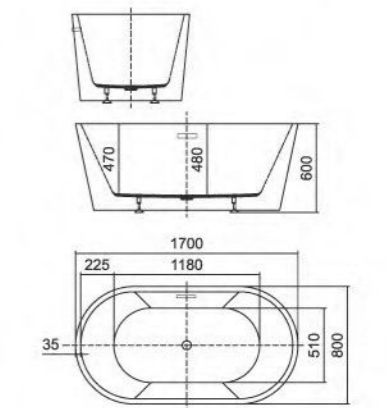

K1513-2 1600x800x600mm
K1513-1 1500x800x600mm
K1513 1700x800x600mm