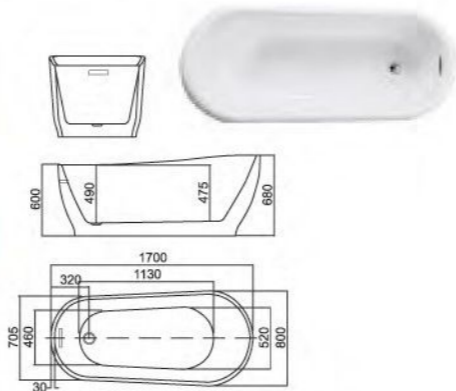

K1523 1700x800x600mm

K1526

Freestanding acrylic bathtub
Stainless steel frame support
Pop-up drainer
Option: long slim overflow

K1526 1500x750x600mm

K1526 1700x800x600mm

K1527B

Freestanding acrylic bathtub
Stainless steel frame support
Pop-up drainer
Option: long slim overflow