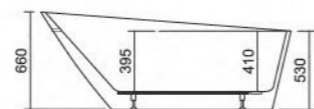

K1520 1700x800x600mm

K1525

Freestanding acrylic bathtub
Stainless steel frame support
Pop-up drainer
Option: long slim overflow

K1525 1700x730x840mm

K1523

Freestanding acrylic bathtub
Stainless steel frame support
Pop-up drainer
Option: long slim overflow