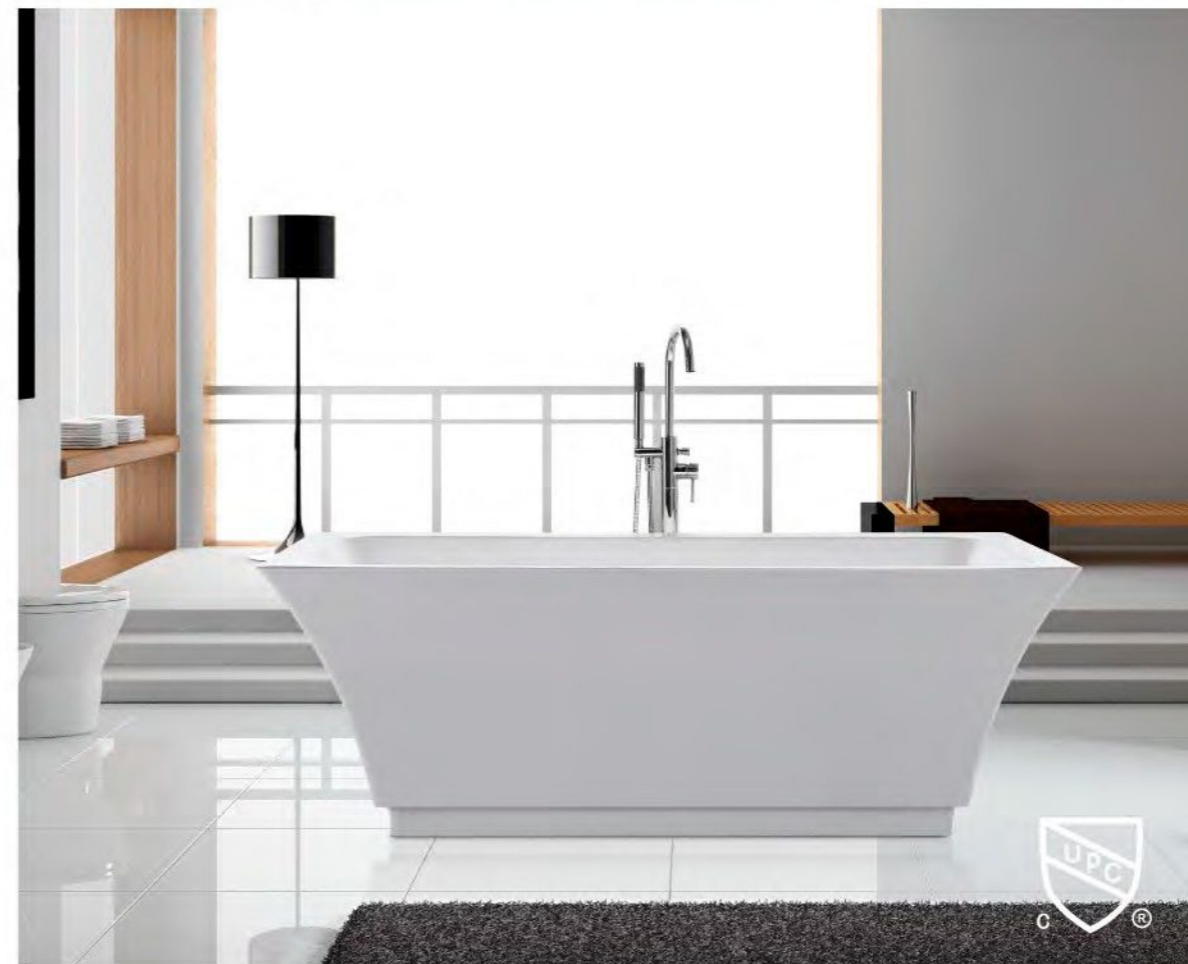

K1519

Freestanding acrylic bathtub
Stainless steel frame support
Pop-up drainer
Long slim overflow

K1519 1700x800x600mm