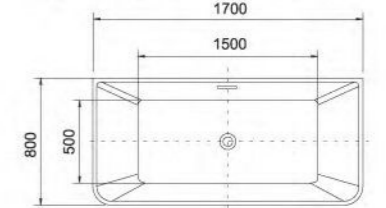

K1503-1 1500x750x600mm
K1503 1700x800x600mm