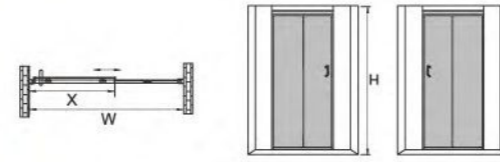

SIZE(inch)	W min-max	H	X
K-S03	48"x76"	48"-49"	76"	20"