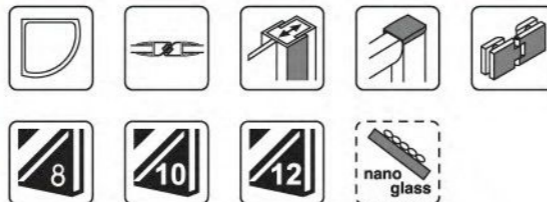

K-R05A

Neo-angle shower enclosure
 5/16"(8mm), 3/8"(10mm) or 1/2"(12mm) tempered glass
 High quality 6463 aluminum profile
 Oval copper chrome-plated hinges
 Stainless steel handle

K-R05

K-R05A

	SIZE(inch)	A min-max	B min-max	H	X	Tray
K-R05A	36"x36"x81 1/4"	34 1/4"-34 7/8"	34 1/4"-34 7/8"	76"	22 7/8"	5 3/8"
K-R05A	38"x38"x81 1/4"	36 1/4"-36 3/4"	36 1/4"-36 3/4"	76"	22 7/8"	5 3/8"
K-R05A	42"x42"x81 1/4"	40 1/2"-40 7/8"	40 1/4"-40 7/8"	76"	25 5/8"	5 3/8"