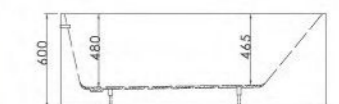

K1526

Freestanding acrylic bathtub
Stainless steel frame support
Pop-up drainer
Option: long slim overflow