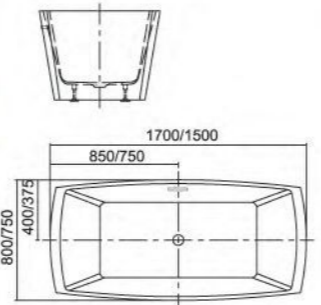

K1502-1 1500x750x600mm
K1502 1700x800x600mm