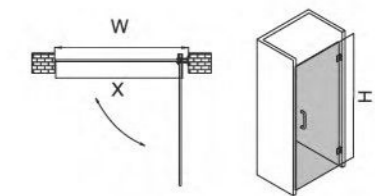

SIZE(inch)	W min-max	H	X
K-R10	31 1/2"x76"	31 1/2"x31 1/2"	76"	29 1/2"