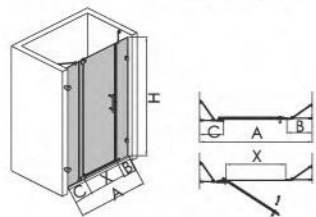

K-C04N

Shower screen with one pivot door and 2 fixed door
5/16" (8mm) tempered glass
Completely frameless pivot Shower door
Brass top support bar
Stainless Steel adjustable pivot Up to 6" width adjustment on door
Brass glass clip and handle

SIZE(inch)	A	B	C	H	X
K-C04N 42"x76"	42"-48"	12"	10"	76"	17"-23"
48"x76"	48"x54"	12"	10"	76"	23"-29"
54"x76"	54"x60"	18"	10"	76"	23"-29"
60"x76"	60"x66"	24"	10"	76"	23"-29"