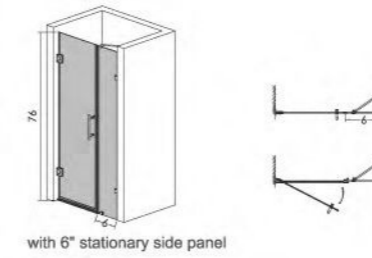

K-R12

Completely frameless Shower door
5/16" (8mm) tempered glass
Brass top support bar
Stainless Steel hinge and glass clip
Stainless Steel handle

Model Number	Height	Product Width	Door panel Width	Side Panel Width
K-R12-30	76"	30"	24"	6
K-R12-32	76"	32"	26"	6
K-R12-34	76"	34"	28"	6
K-R12-36	76"	36"	30"	6

Model Number	Height	Product Width	Door panel Width	Side Panel Width
K-R12-36A	76"	36"	24"	12"
K-R12-38	76"	38"	26"	12"
K-R12-40	76"	40"	28"	12"
K-R12-42	76"	42"	30"	12"

Model Number	Height	Product Width	Door panel Width	Side Panel Width
K-R12-42A	76"	42"	24"	18"
K-R12-44	76"	44"	26"	18"
K-R12-46	76"	46"	28"	18"
K-R12-48	76"	48"	30"	18"

Model Number	Height	Product Width	Door panel Width	Side Panel Width
K-R12-48A	76"	48"	24"	24"
K-R12-50	76"	50"	26"	24"
K-R12-52	76"	52"	28"	24"
K-R12-54	76"	54"	30"	24"

Model Number	Height	Product Width	Door panel Width	Side Panel Width
K-R12-54A	76"	54"	24"	30"
K-R12-56	76"	56"	26"	30"
K-R12-58	76"	58"	28"	30"
K-R12-60	76"	60"	30"	30"

Model Number	Height	Product Width	Door panel Width	Side Panel Width
K-R12T	58"	60"	30"	30"