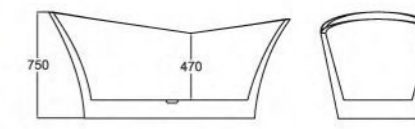

K1567 1700x800x750mm
1800x800x750mm