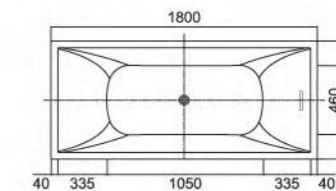

K1518

Freestanding acrylic bathtub
Stainless steel frame support
Pop-up drainer
Long slim overflow

K1518 1800x800x580mm