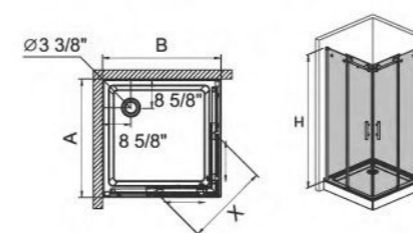

K-K01

Corner shower enclosure with 2 sliding door
5/16"(8mm) tempered glass
High quality 6463 Aluminum profile
55mm dia. stainless steel roller
Stainless steel handle

	SIZE(Inch)	A/B min-max	H	X	Tray
K-K01	36"x36"x81 3/8"	34 3/4"-35 1/4"	76"	17 1/8"	5 3/8"