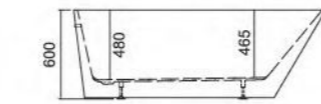

K1501

Freestanding acrylic bathtub
Stainless steel frame support
Pop-up drainer
Option: long slim overflow