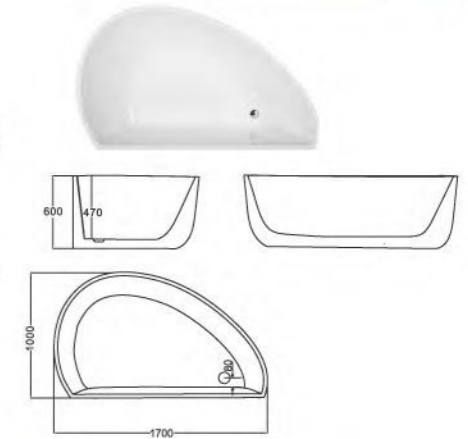

K1567

Freestanding acrylic bathtub
Stainless steel frame support
Pop-up drainer
Option: long slim overflow

K1567 1700x800x750mm
1800x800x750mm

K1570

Freestanding acrylic bathtub
Stainless steel frame support
Pop-up drainer
Option: long slim overflow

K1570 1700x745x665mm
1500x745x665mm

K1572

Freestanding acrylic bathtub
Stainless steel frame support
Pop-up drainer
Option: long slim overflow

K1572 1700x800x800mm
1800x800x800mm

K1573

Freestanding acrylic bathtub
Stainless steel frame support
Pop-up drainer
Option: long slim overflow