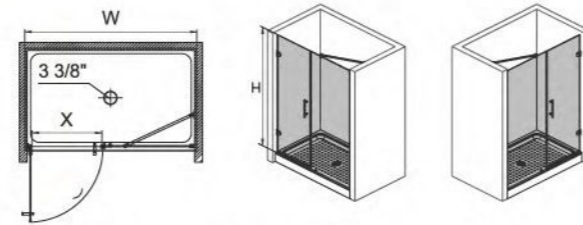

SIZE(inch)	W	H	X	Tray
K-R08	60"x80 3/8"	60"	75"	24 3/8"	5 3/8"