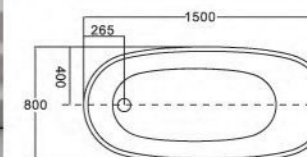

K1533 1700x795x750mm

K1563

Freestanding acrylic bathtub
Stainless steel frame support
Pop-up drainer
Option: long slim overflow

K1563 1690x800x580mm

K1566

Freestanding acrylic bathtub
Stainless steel frame support
Pop-up drainer
Option: long slim overflow