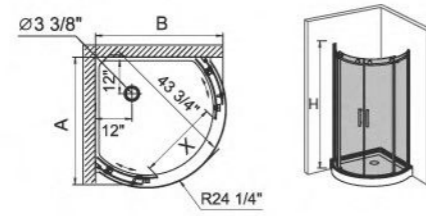

K-K06

Arc shower enclosure with 2 sliding door
5/16"(8mm) tempered glass
High Quality 6463 Aluminum profile
55mm dia. stainless steel roller
Round stainless steel handle