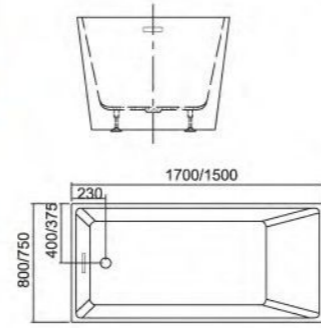

K1501-1 1500x750x600mm
K1501 1700x800x600mm