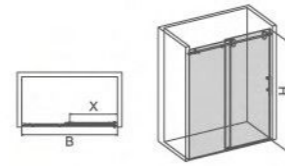

K-Q04

48"x76"
60" x 76"

4 rollers shower door with 1 sliding door & 1 fixed panel
5/16" (8mm) or 3/8" (10mm) tempered glass
High Quality 6463 Aluminum profile
55mm dia.stainless steel rollers
stainless steel door handle