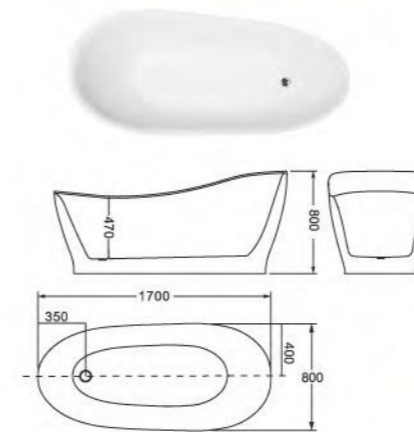

K1572 1700x800x800mm
1800x800x800mm