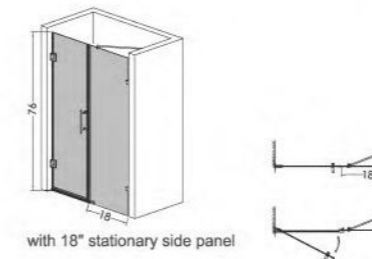

with 12" stationary side panel