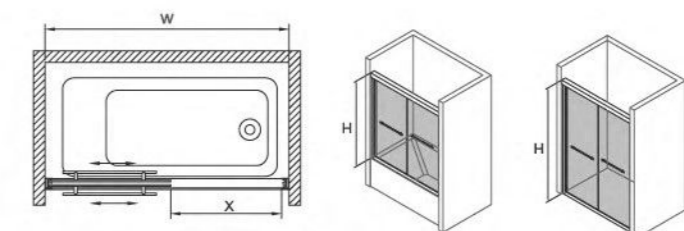

Shape

Glass Door Size

K-L01

60" x 58 2/5"

K-L01

1/4"(6mm) or 5/16"(8mm) tempered glass
 High quality 6463 aluminum profile
 Double sliding door
 Aluminum alloy towel bar

	SIZE(inch)	W	H	X
K-L01	60"x 58 2/5"	60"	58 2/5"	27 1/2"