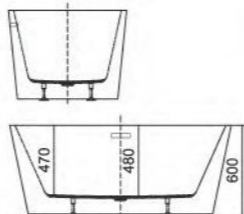

K1513

Freestanding acrylic bathtub
Stainless steel frame support
Pop-up drainer
Option: long slim overflow

K1513-2 1600x800x600mm
K1513-1 1500x800x600mm
K1513 1700x800x600mm

K1514

Freestanding acrylic bathtub
Stainless steel frame support
Pop-up drainer
Option: long slim overflow