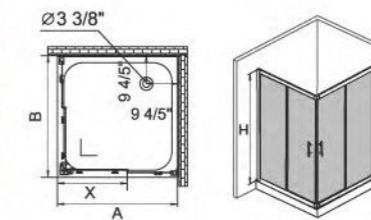

K-S01

Square Double sliding-door shower enclosure
1/4"(6mm) tempered glass
High quality 6463 aluminum profile
Double top roller and single spring bottom roller
Aluminum alloy handle