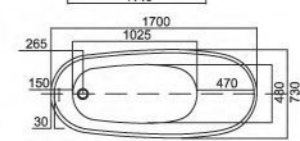

K1525 1700x730x840mm