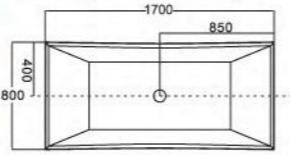

K1565 1700x800x580mm
1600x800x580mm
1500x800x580mm