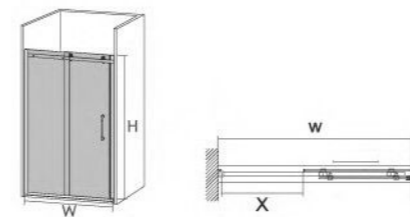

K-K04C

Shower door with 1 sliding door
5/16" (8mm) or 3/8" (10mm) tempered glass
55mm dia. stainless steel roller
Stainless steel handle