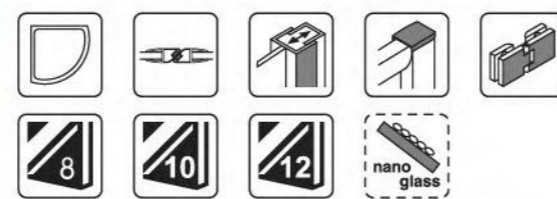

K-R10

5/16" (8mm), 3/8" (10mm) offset frameless shower door
With spring stainless steel hinge