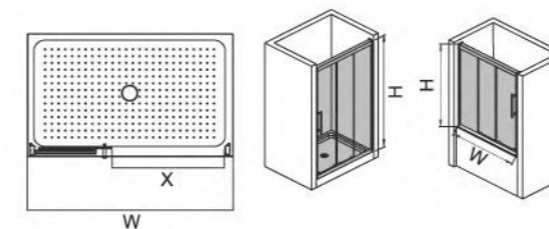

K-V01

Triple-lab sliding shower door
5/16"(8mm) tempered clear glass
High quality 6463 aluminum profile
Stainless steel handle

	SIZE(inch)	W min-max	H	X
K-V01	48"x76"	46 1/8"-47"	76"	28"
	60"x76"	58 1/8"-59"	76"	32 3/4"
K-V01T	60"x58"	60	58"	32 3/4"