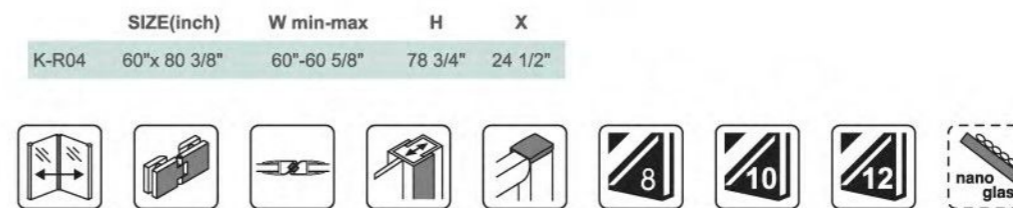

K-R04

5/16" (8mm), 3/8" (10mm) or 1/2" (12mm) tempered glass
High quality 6463 aluminum profile
Big copper chrome-plated hinges
Stainless steel handle
1 stainless steel round bar for reinforcement