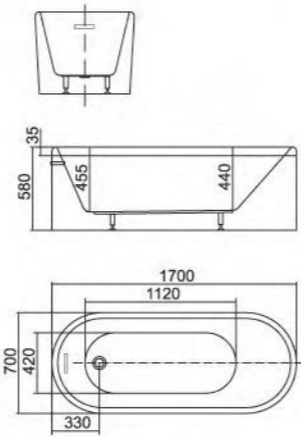

K1511-1 1500x700x600mm
K1511 1700x700x600mm