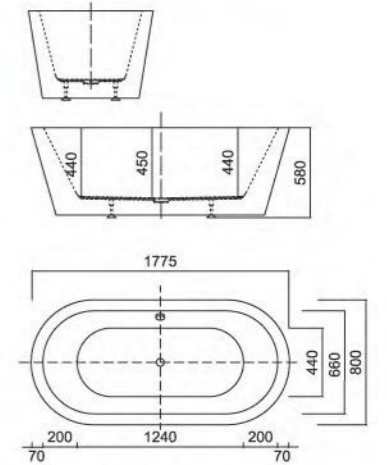

K1504-1 1500x750x600mm
K1504 1700x750x600mm

K1505

Freestanding acrylic bathtub
Stainless steel frame support
Pop-up drainer
Option: long slim overflow

K1505-1 1500x750x600mm
K1505 1700x750x600mm

K1512

Freestanding acrylic bathtub
Stainless steel frame support
Pop-up drainer
Option: long slim overflow