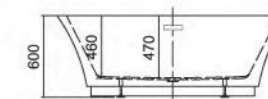

K1519

Freestanding acrylic bathtub
Stainless steel frame support
Pop-up drainer
Long slim overflow