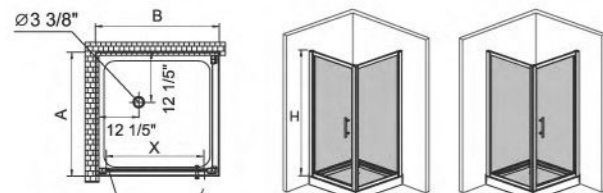

K-J01

Corner shower enclosure with swing door
1/4"(6mm) tempered glass
High quality 6463 aluminum frame
Aluminum alloy handle