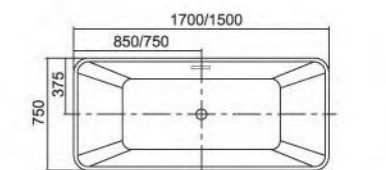

K1503-1 1500x750x600mm
K1503 1700x800x600mm

K1502

Freestanding acrylic bathtub
Stainless steel frame support
Pop-up drainer
Option: long slim overflow

K1502-1 1500x750x600mm
K1502 1700x800x600mm

K1504

Freestanding acrylic bathtub
Stainless steel frame support
Pop-up drainer
Option: long slim overflow