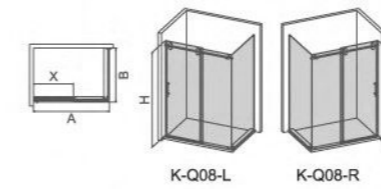

	SIZE(mm)	B	H	X
K-Q04	1524x1930mm/60"x76"	1524mm / 48"	1930mm / 76"	640mm 25 1/4"
K-Q04	1220x1930mm/48"x76"	1220mm / 60"	1930mm / 76"	480mm 18 7/8"

K-Q08

48" x 36" x76"

4 rollers shower enclosure
5/16" (8mm) tempered glass
High Quality 6463 Aluminum profile
55mm dia.stainless steel rollers
stainless steel door handle