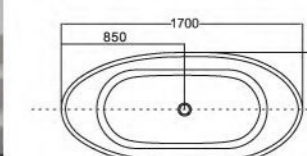

K1567 1700x800x750mm
1800x800x750mm