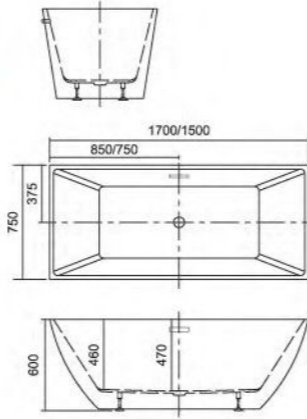

K1505-1 1500x750x600mm
K1505 1700x750x600mm