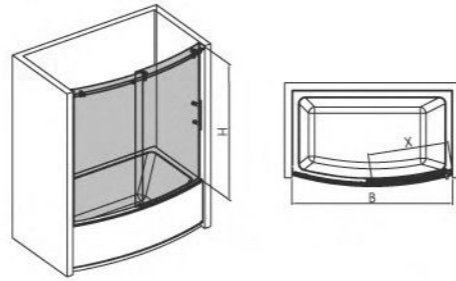

	SIZE(inch)	A min-max	B min-max	H	X	Tray
K-K06	36"x36"x81 1/4"	38 7/8"-39 3/8"	38 7/8"-39 3/8"	76"	24 3/8"	5 3/8"

K-K07N

Shower door with bow front single sliding door
 5/16" (8mm) or 3/8"(10mm) tempered glass
 High quality 6463 aluminum profile
 Stainless steel handle

	SIZE(inch)	B	H	X
K-K07N	60"x76"	60"	76"	25 1/4"
	48"x76"	48"	76"	18 7/8"

K-K07N-1

Shower door with bow front single sliding door
 5/16" (8mm) or 3/8"(10mm) tempered glass
 High quality 6463 aluminum profile
 Stainless steel handle