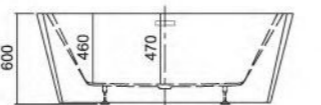

K1502

Freestanding acrylic bathtub
Stainless steel frame support
Pop-up drainer
Option: long slim overflow