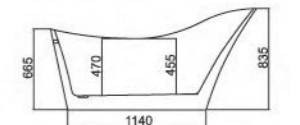

K1525

Freestanding acrylic bathtub
Stainless steel frame support
Pop-up drainer
Option: long slim overflow

K1525 1700x730x840mm