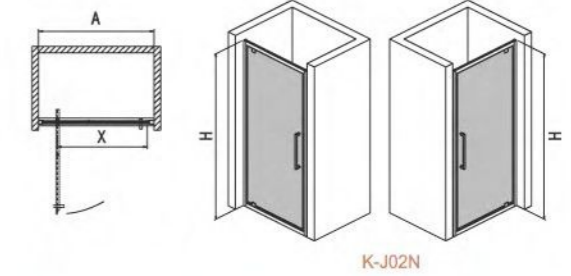

K-J02N

Shower screen with one pivot door
1/4" (6mm) tempered glass
High quality 6463 aluminum frame
Chrome metal pivoting glass clip
Door closing with magnetic stripes
Stainless steel door handles
Wall aluminum frames with caps

	SIZE(mm)	W min-max	H	X
K-J02N	32"x76"	31 5/8"-32 1/8"	76"	24 1/8"