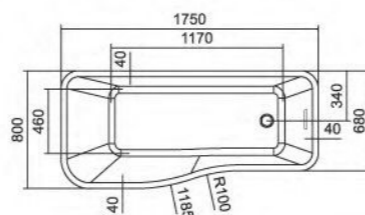

K1514-2 1600x800x600mm
K1514-1 1700x800x600mm
K1514 1500x800x600mm

K1518

Freestanding acrylic bathtub
Stainless steel frame support
Pop-up drainer
Long slim overflow

K1518 1800x800x580mm

K1517

Freestanding acrylic bathtub
Stainless steel frame support
Pop-up drainer
Long slim overflow