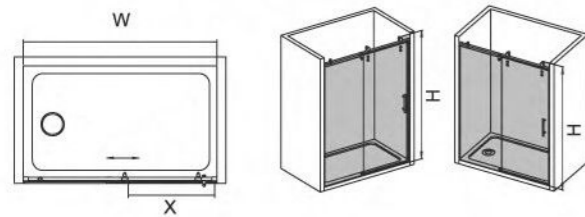

SIZE(inch)	W min-max	H	X
K-B02	48"x78"	46 1/2"-46 3/4"	78"	19 1/4"
	60"x78"	58 3/8"-58 5/8"	78"	24"