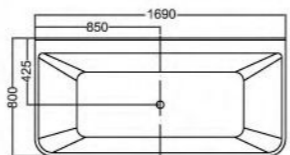

K1563 1690x800x580mm