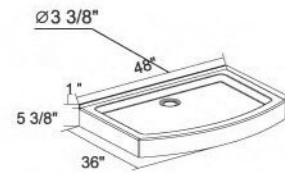

K-UT01

48" x 34" x 5 3/10"

K-UT02

48" x 34" x 5 3/10"
60" x 34" x 5 3/10"