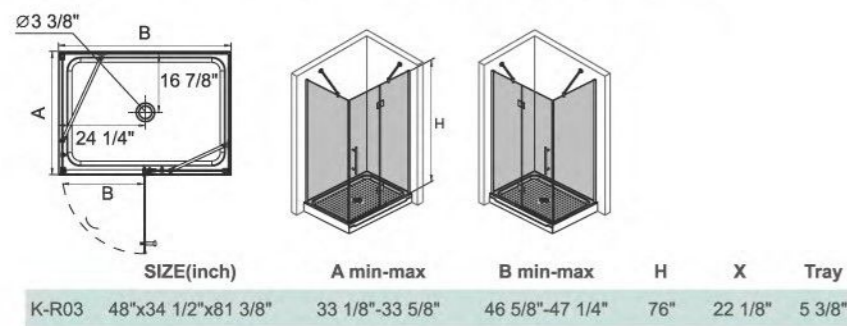

K-R03

Rectangular pivot-door shower enclosure
5/16" (8mm), 3/8" (10mm) or 1/2" (12mm) tempered glass
High quality 6463 aluminum profile
Big copper chrome-plated door hinges
Stainless steel handle
2 round stainless steel top bars for shower enclosure reinforcement