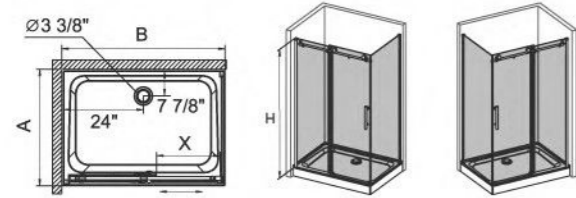

K-K02

Corner shower enclosure with 1 sliding door
5/16"(8mm) tempered glass
High quality 6463 Aluminum profile
55mm dia. stainless steel roller
Stainless steel handle