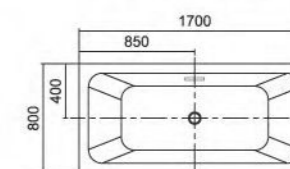

K1519

Freestanding acrylic bathtub
Stainless steel frame support
Pop-up drainer
Long slim overflow