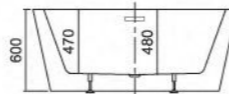

K1517 1750x800x600mm

K1519

Freestanding acrylic bathtub
Stainless steel frame support
Pop-up drainer
Long slim overflow

K1519 1700x800x600mm

K1520

Freestanding acrylic bathtub
Stainless steel frame support
Pop-up drainer
Long slim overflow