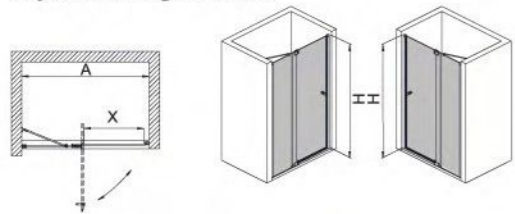

	SIZE(inch)	W min-max	H	X
K-B02	48"x78"	46 1/2"-46 3/4"	78"	19 1/4"
	60"x78"	58 3/8"-58 5/8"	78"	24"

Series CREDO

Credo series are coming with one pivot door, High quality 6463 Aluminum profile, Brass chrome-plated door hinge and top bar, Wide Adjustable range.

	Shape	Glass Door Size
K-C03		48" x 76"/60" x 76"
K-C03N		30"x76"/36"x76"
K-C04N		42"x76"/48"x76"/54"x76"/60"x76"

K-C03

Shower screen with one pivot door
 5/16" (8mm) tempered glass
 High quality 6463 Aluminum profile
 Brass top support bar
 Stainless Steel adjustable door hinge
 Order size range W(800-2000) x H (1400-2000) mm
 Class thickness : 8-10 mm
 Adjustable range: 190mm