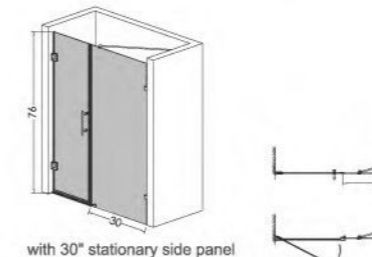

with 24" stationary side panel