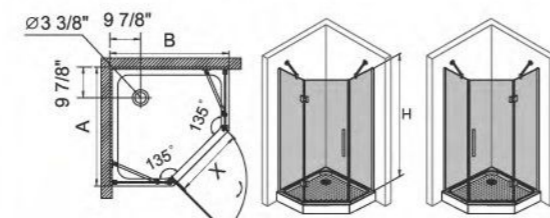

K-R01

Neo-angle frameless pivot-door shower enclosure
5/16"(8mm), 3/8"(10mm) or 1/2"(12mm) tempered glass
High quality 6463 aluminum profile
Big copper chrome-plated door hinges
Stainless steel handle
2 round stainless steel top bars for shower enclosure reinforcement