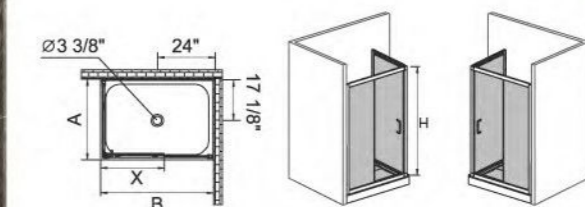

K-S02

Rectangular sliding shower enclosure
1/4"(6mm) tempered glass
High quality 6463 aluminum profile
Double top roller and single spring bottom roller
Stainless steel handle