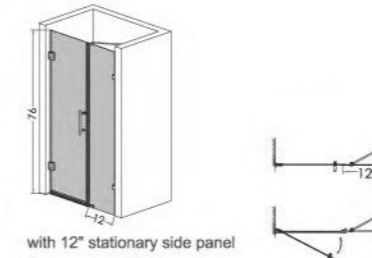

with 6" stationary side panel