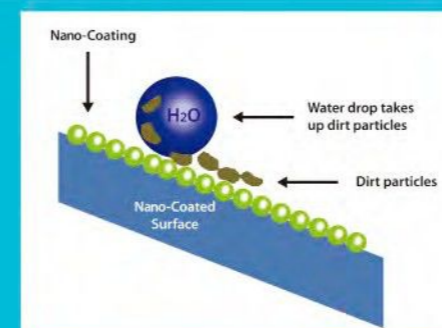

LS15
STAINLESS STEEL

LS16
STAINLESS STEEL

LS17
STAINLESS STEEL

LS18
CHROMED AL

LS19
STAINLESS STEEL

Easy clean treatment with nano coating

Nano Technology
Easy Cleaning
Anti-mildew
Germ resistant

NanoCoat glass treatment resists water and dirt build up to keep bath and shower doors looking like new. No need for harsh cleaners, just wipe clean with a soft towel. Therefore using nano coated glass can reduce frequency of cleaning, extend glass life cycle, save labor and detergent.

Nano coating glass is a special nano technology product with a Long-term hydrophobic effect on glass surfaces by applying nano coating onto glass to form a surface protection that can reduce static electricity effect, prevent glass from adsorbing dirt and keep glass surface clean.